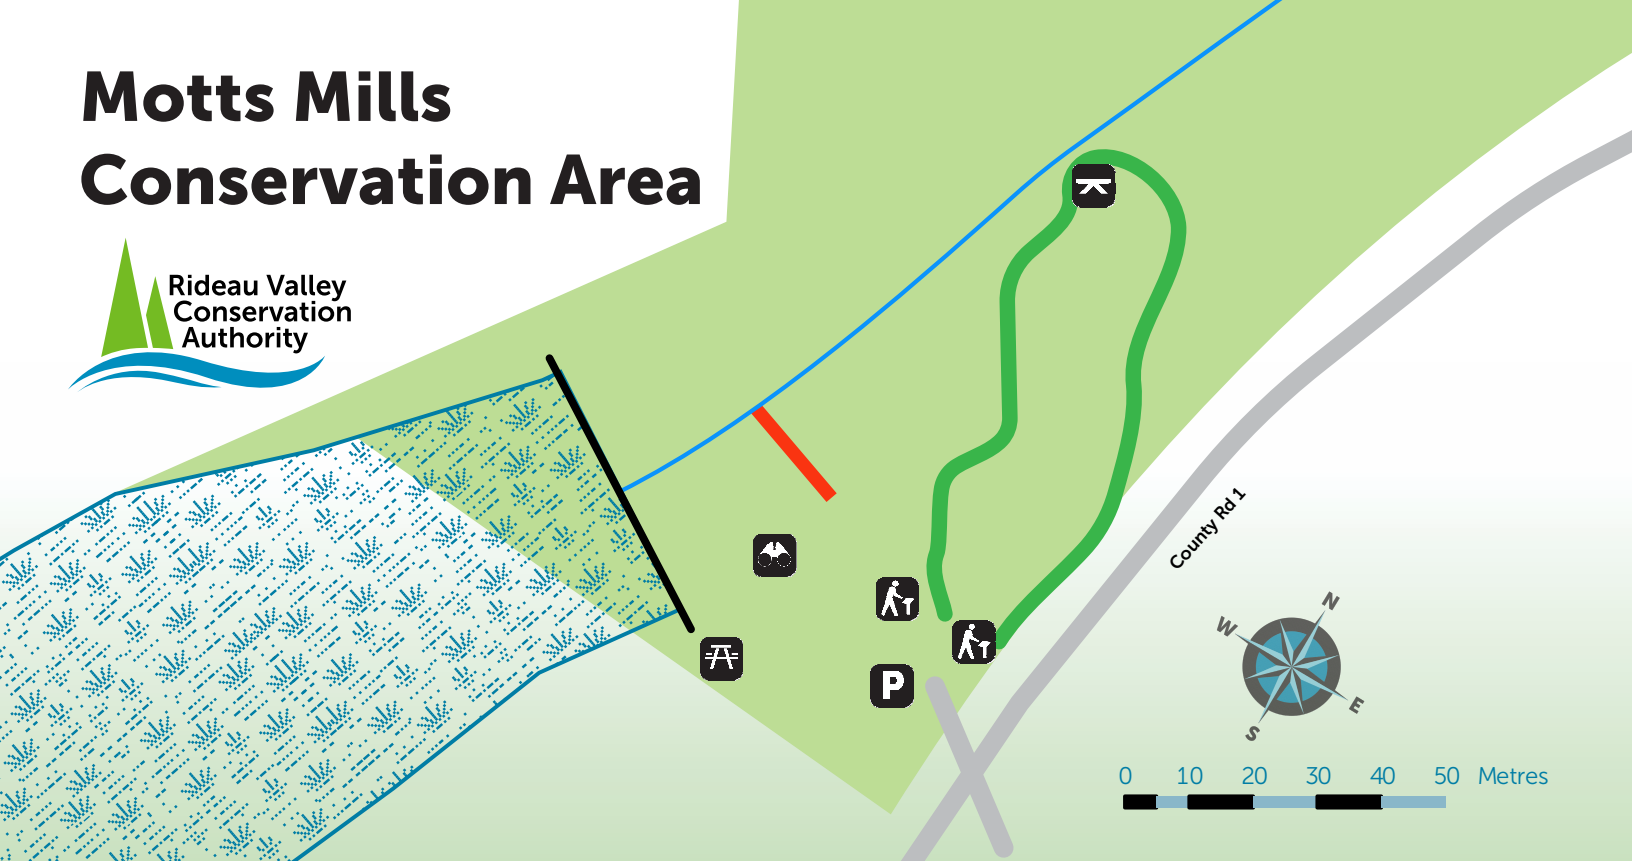

Motts Mills Conservation Area

- | | | | |
|--|-------------------|--|-----------------------|
| | Bench | | Picnic Area |
| | Interpretive Sign | | Historical Feature |
| | Lookout | | Water Control Feature |
| | Parking | | |