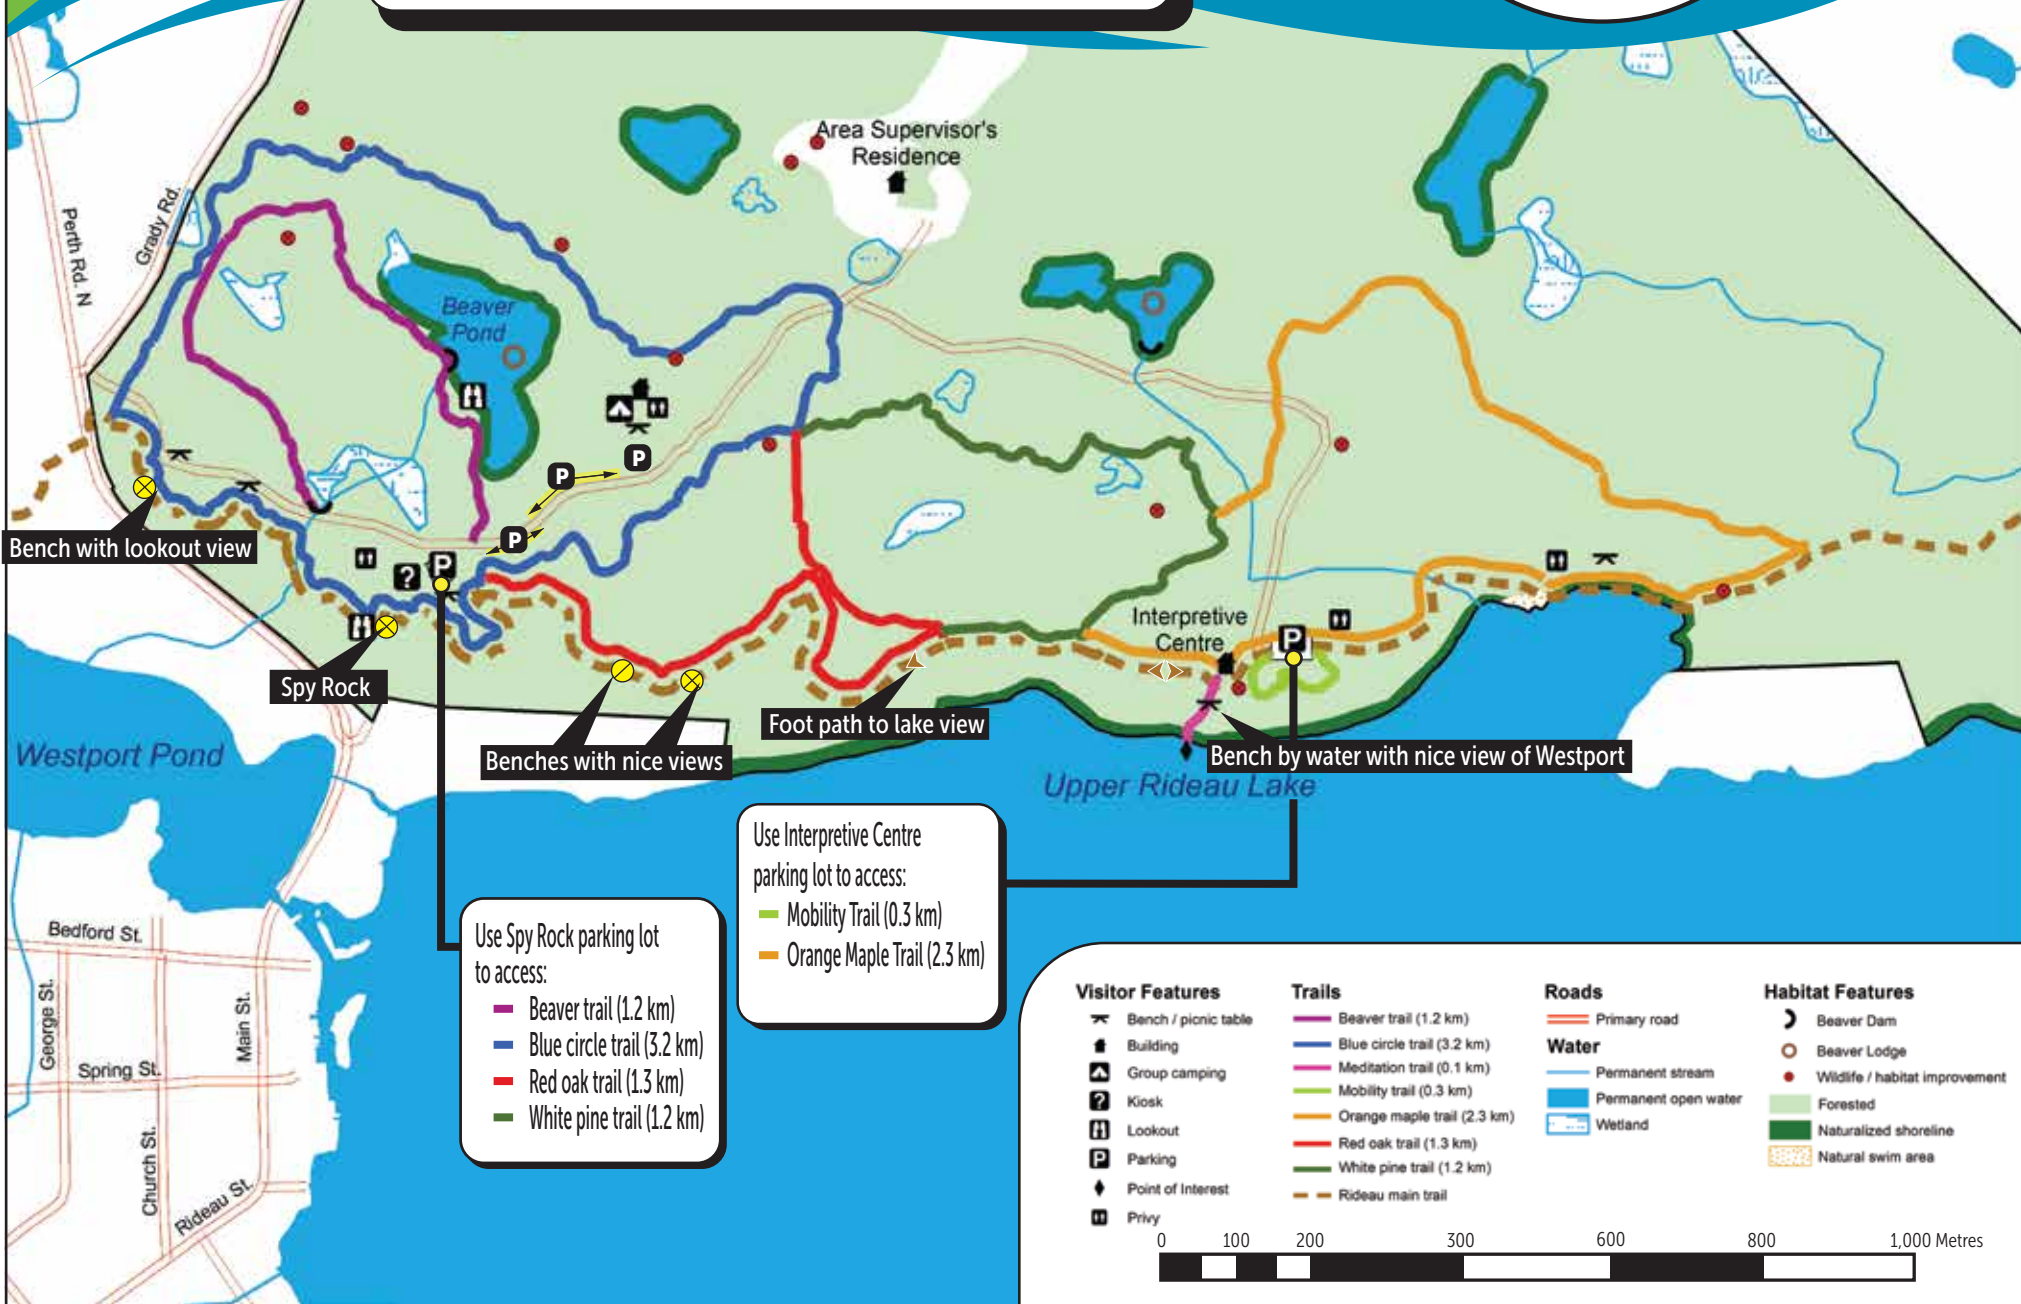

Fall at Foley

Bench with lookout view

Spy Rock

Benches with nice views

Foot path to lake view

Bench by water with nice view of Westport

Westport Pond

Upper Rideau Lake

Area Supervisor's Residence

Interpretive Centre

Use Spy Rock parking lot to access:

Use Interpretive Centre parking lot to access:

Visitor Features

Trails

Roads

Habitat Features